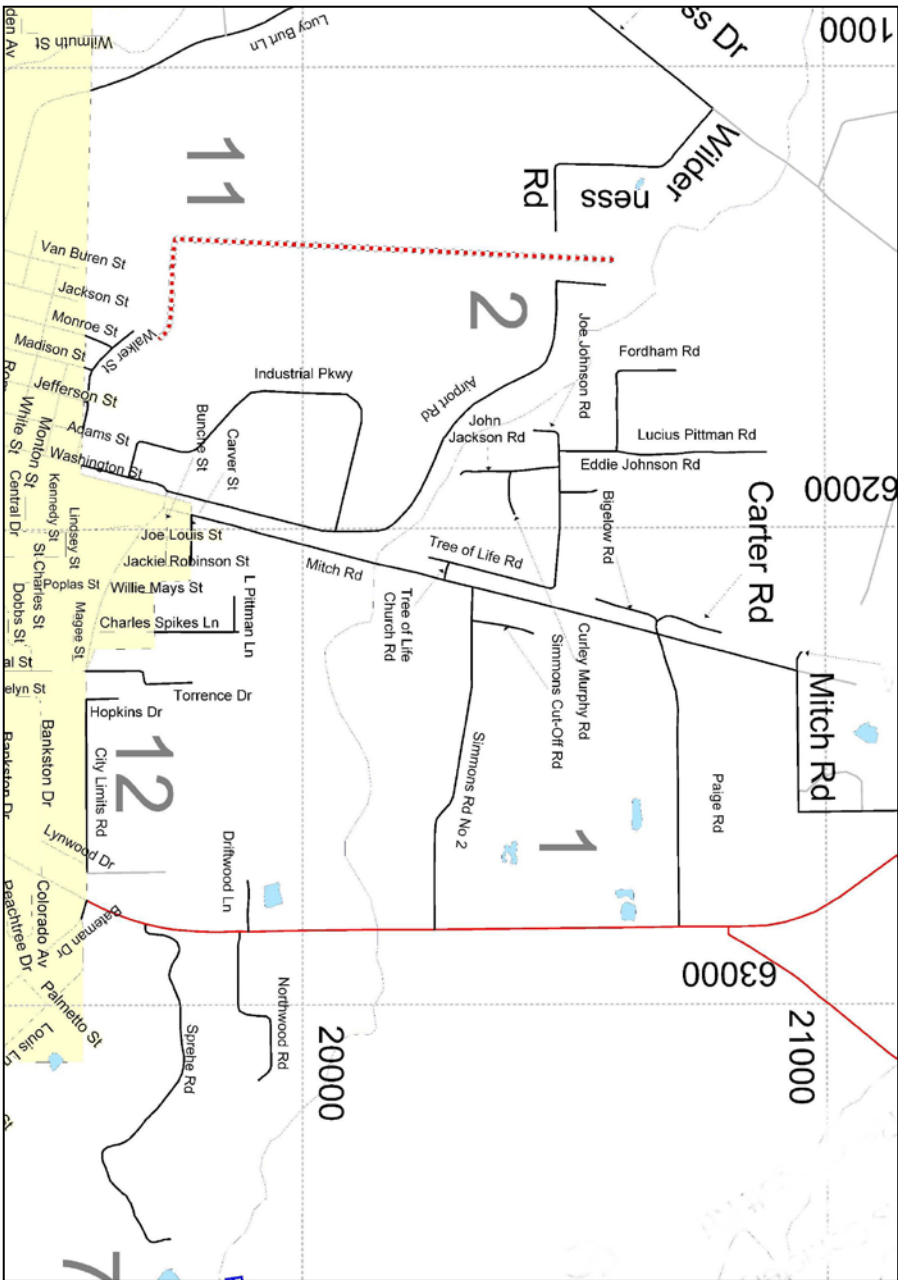

Timberlane

Bogue Chitto Heights

North Bogalusa Area

Choctaw Estates

Version : August 2017
 Washington Parish, La.
 Misc