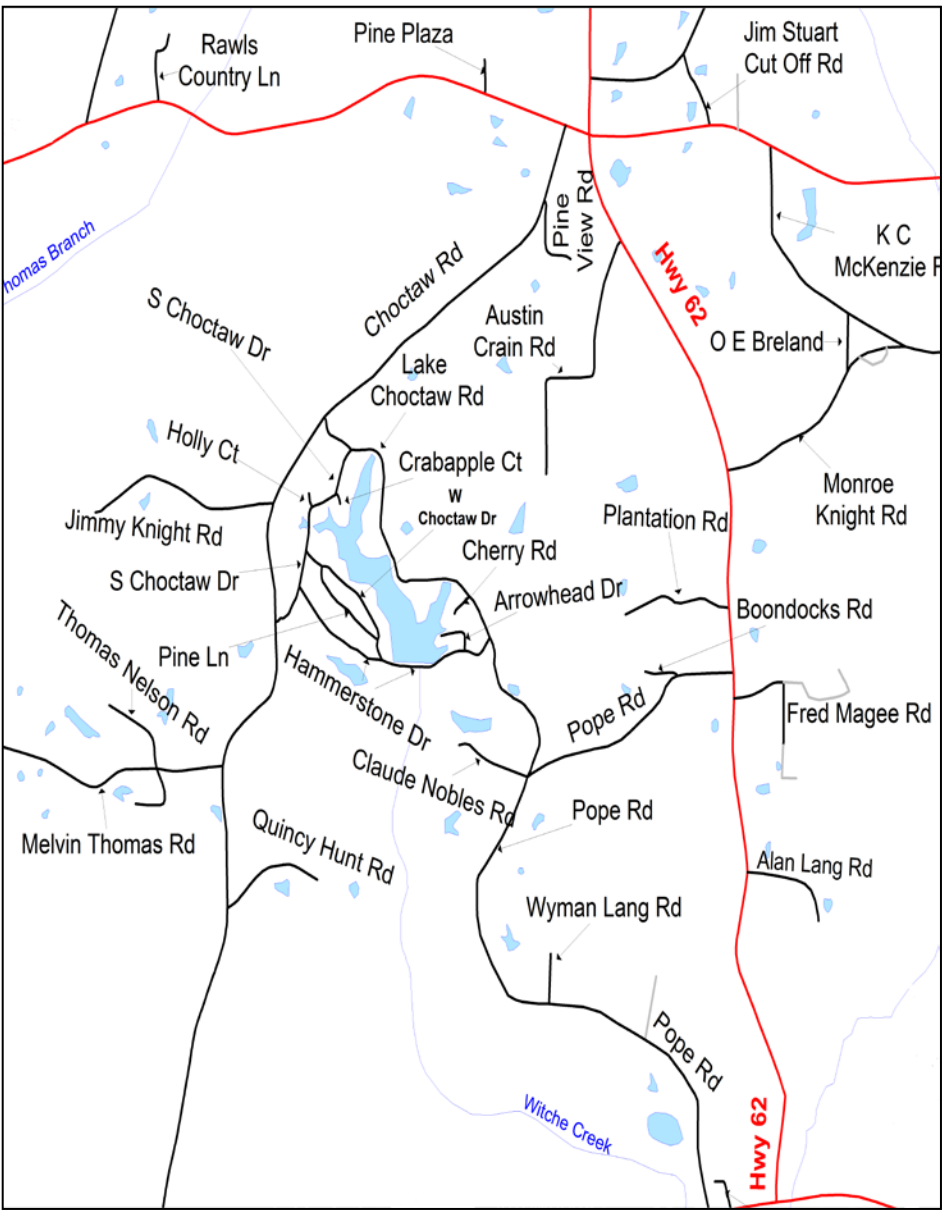

Timberlane

Bogue Chitto Heights

North Bogalusa Area

Choctaw Estates

Version : August 2017
 Washington Parish, La.
 Misc