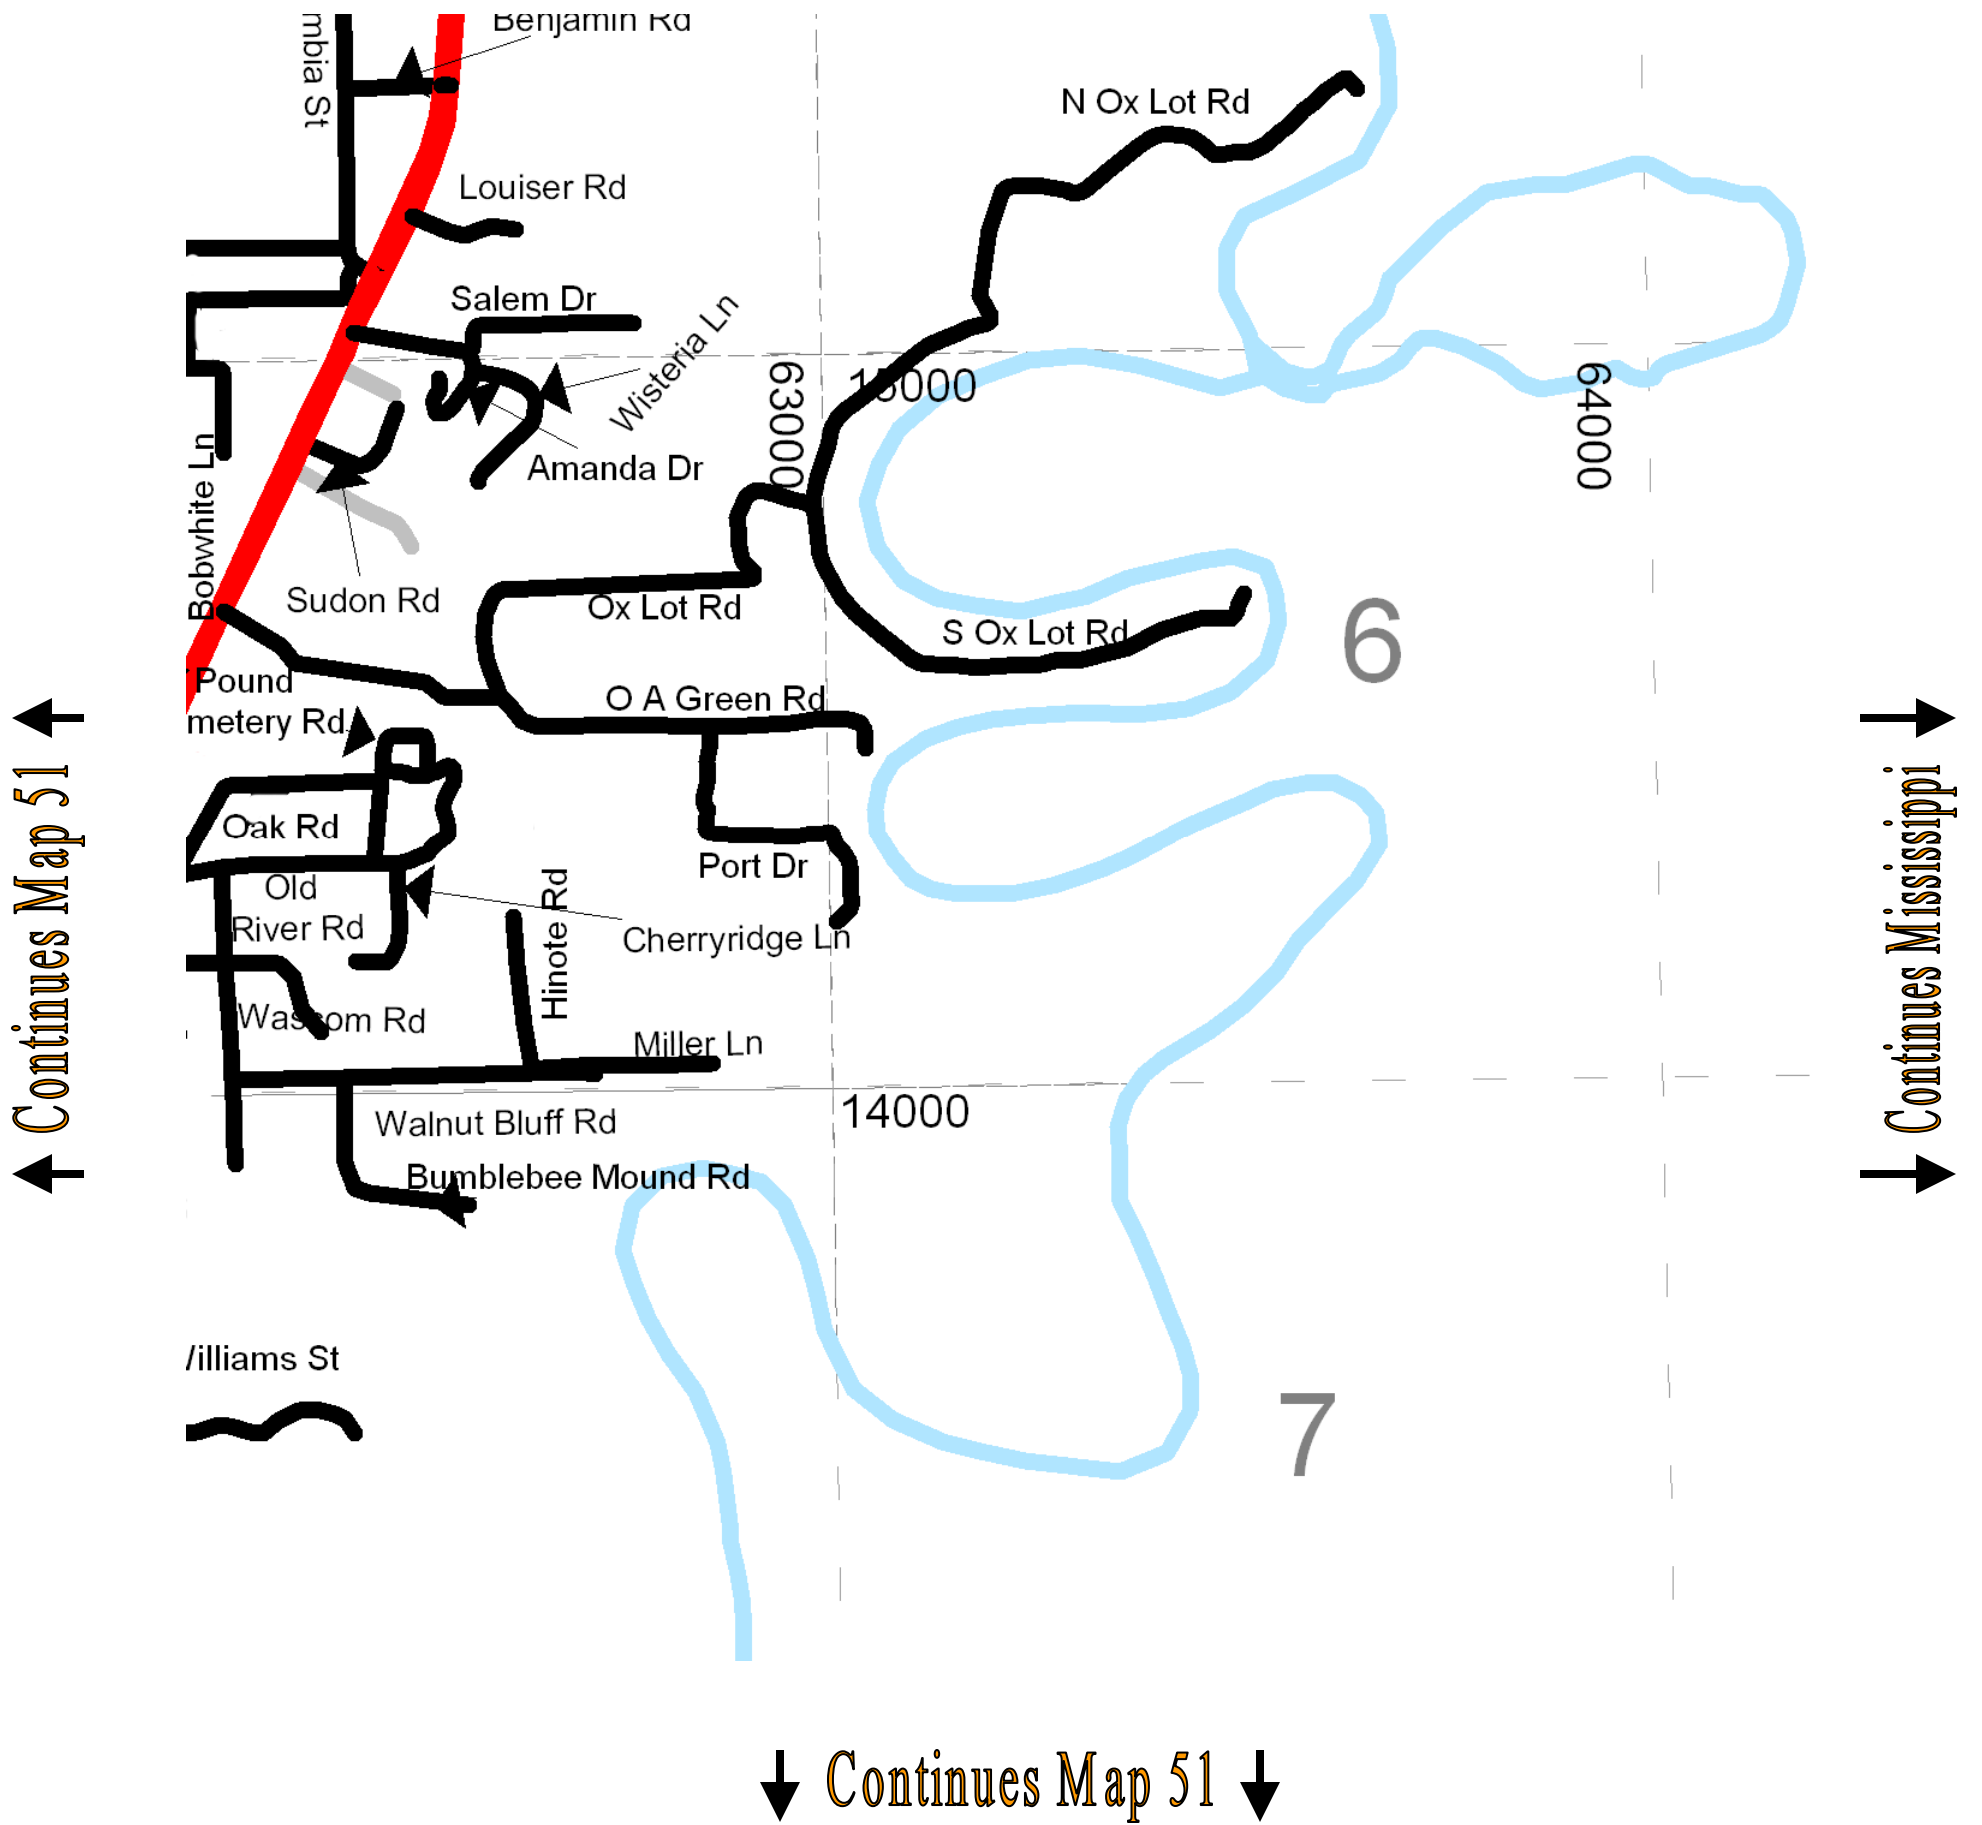

↑ Continues Map 60 ↑

Version : April 2015
Scale : 1 Grid Block = 1 Mile
Washington Parish, La.
Map 61