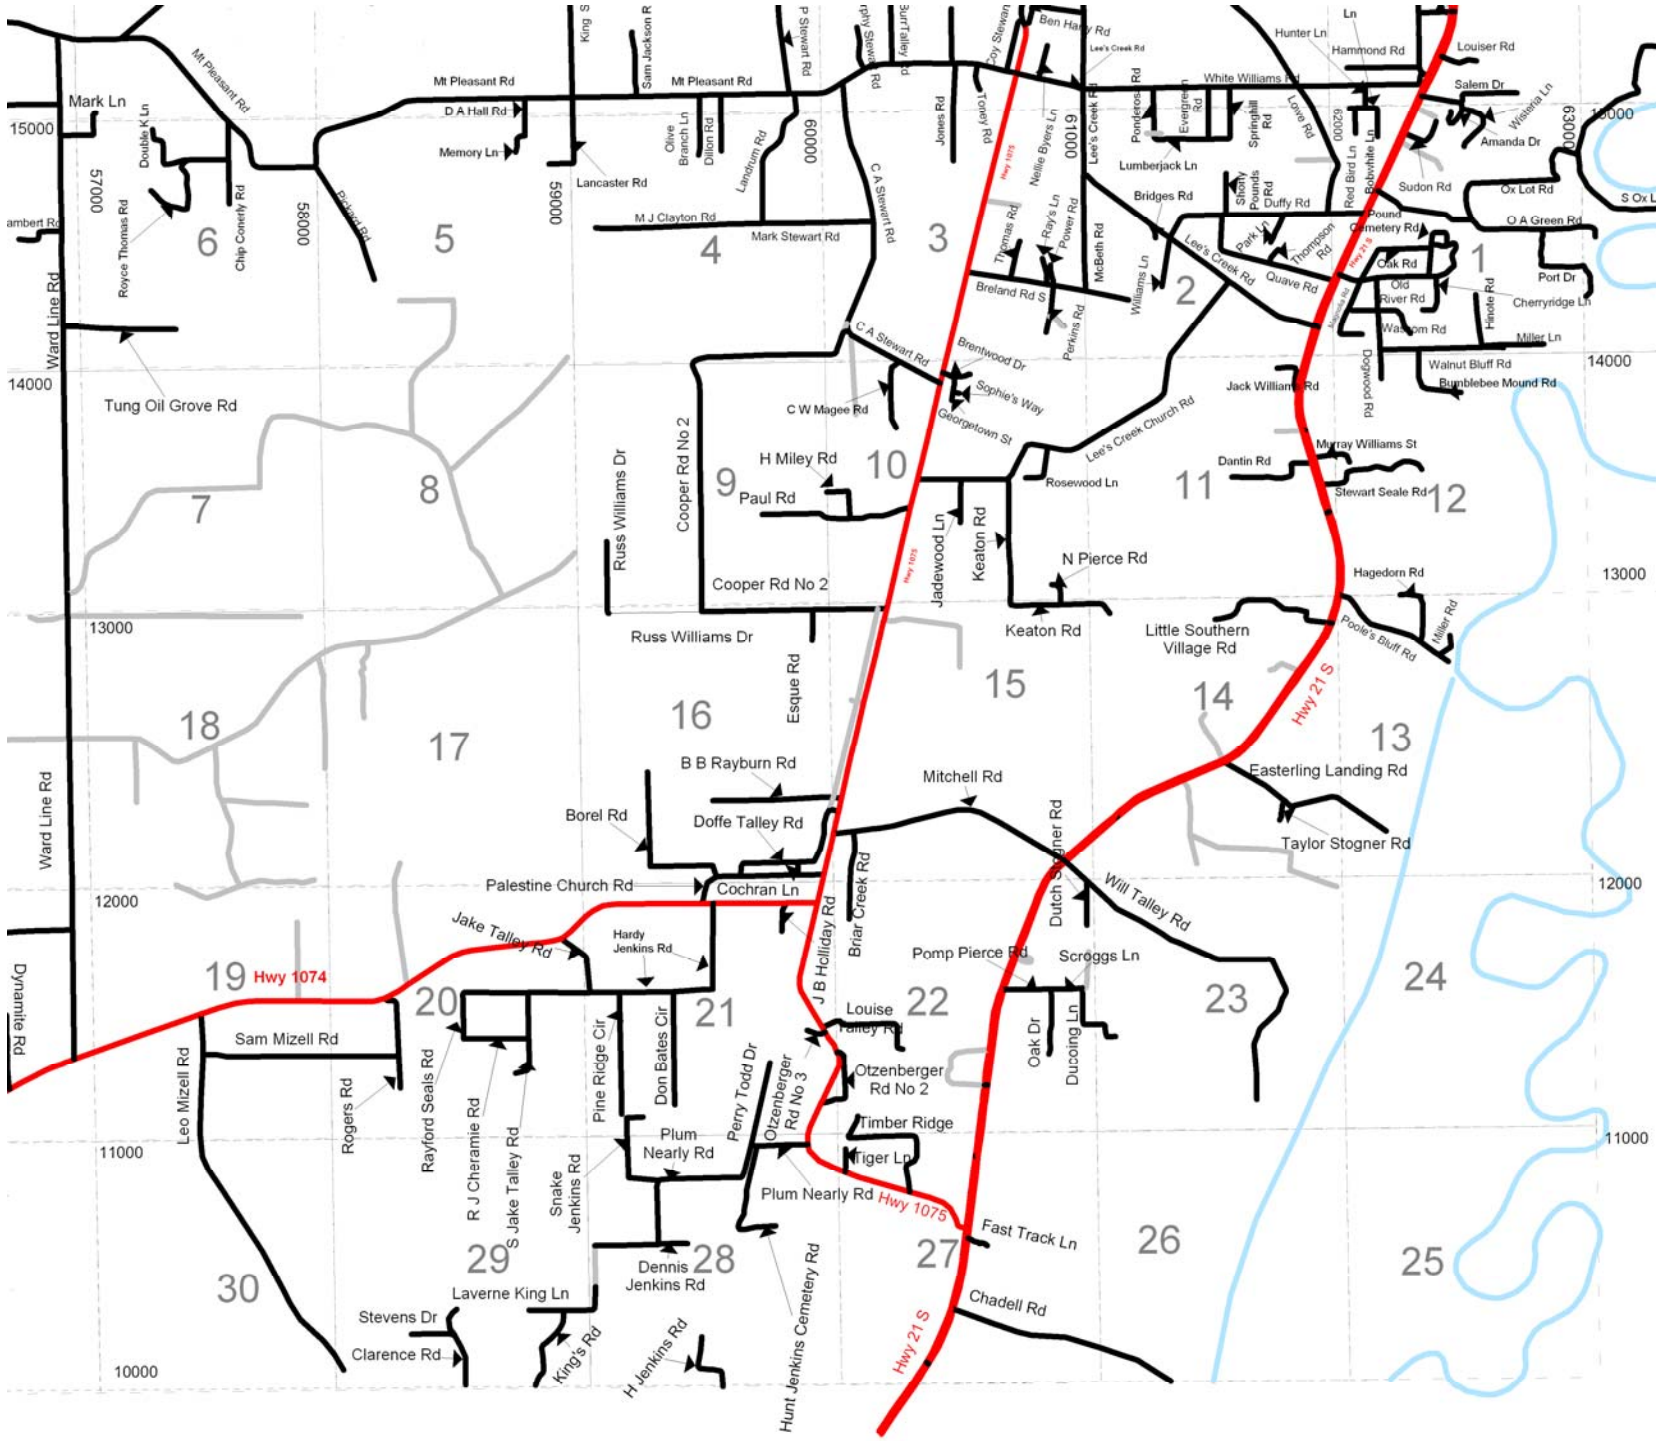

↑ Continues Map 50 ↑

↑ Continues Map 41 ↑

↓ Continues Map 61 ↓

↓ Continues St Tammany ↓

Version : April 2015
Scale : 1 Grid Block = 1 Mile
Washington Parish, La.
Map 51