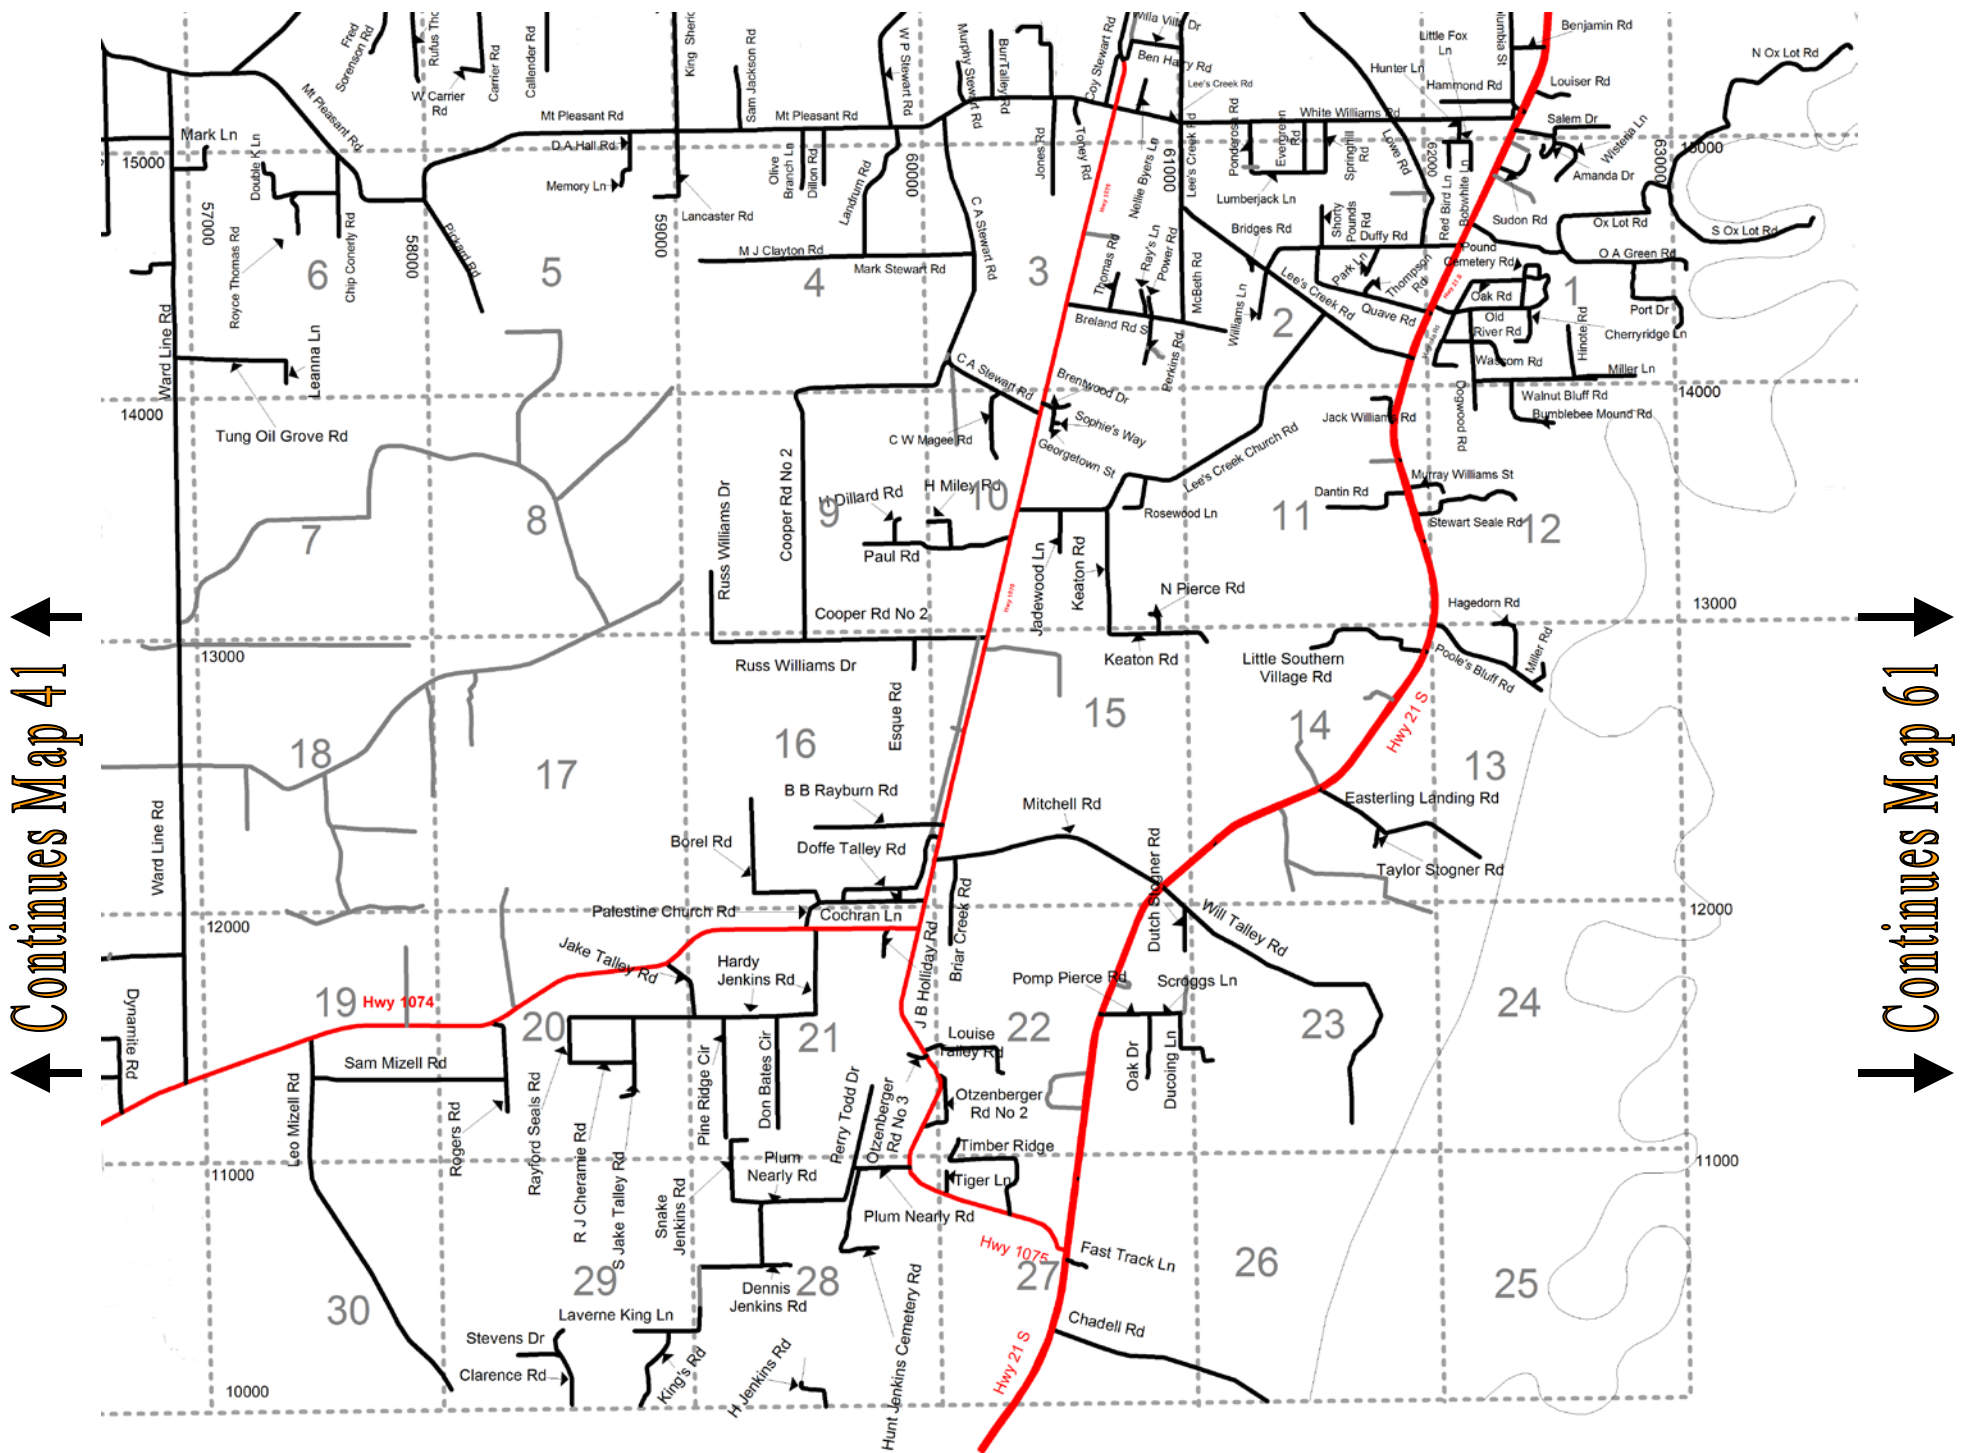

↑ Continues Map 50 ↑

↑ Continues Map 41 ↑

↓ Continues Map 61 ↓

↓ Continues St Tammany ↓

Version : August 2017
Scale : 1 Grid Block = 1 Mile
Washington Parish, La.
Map 51