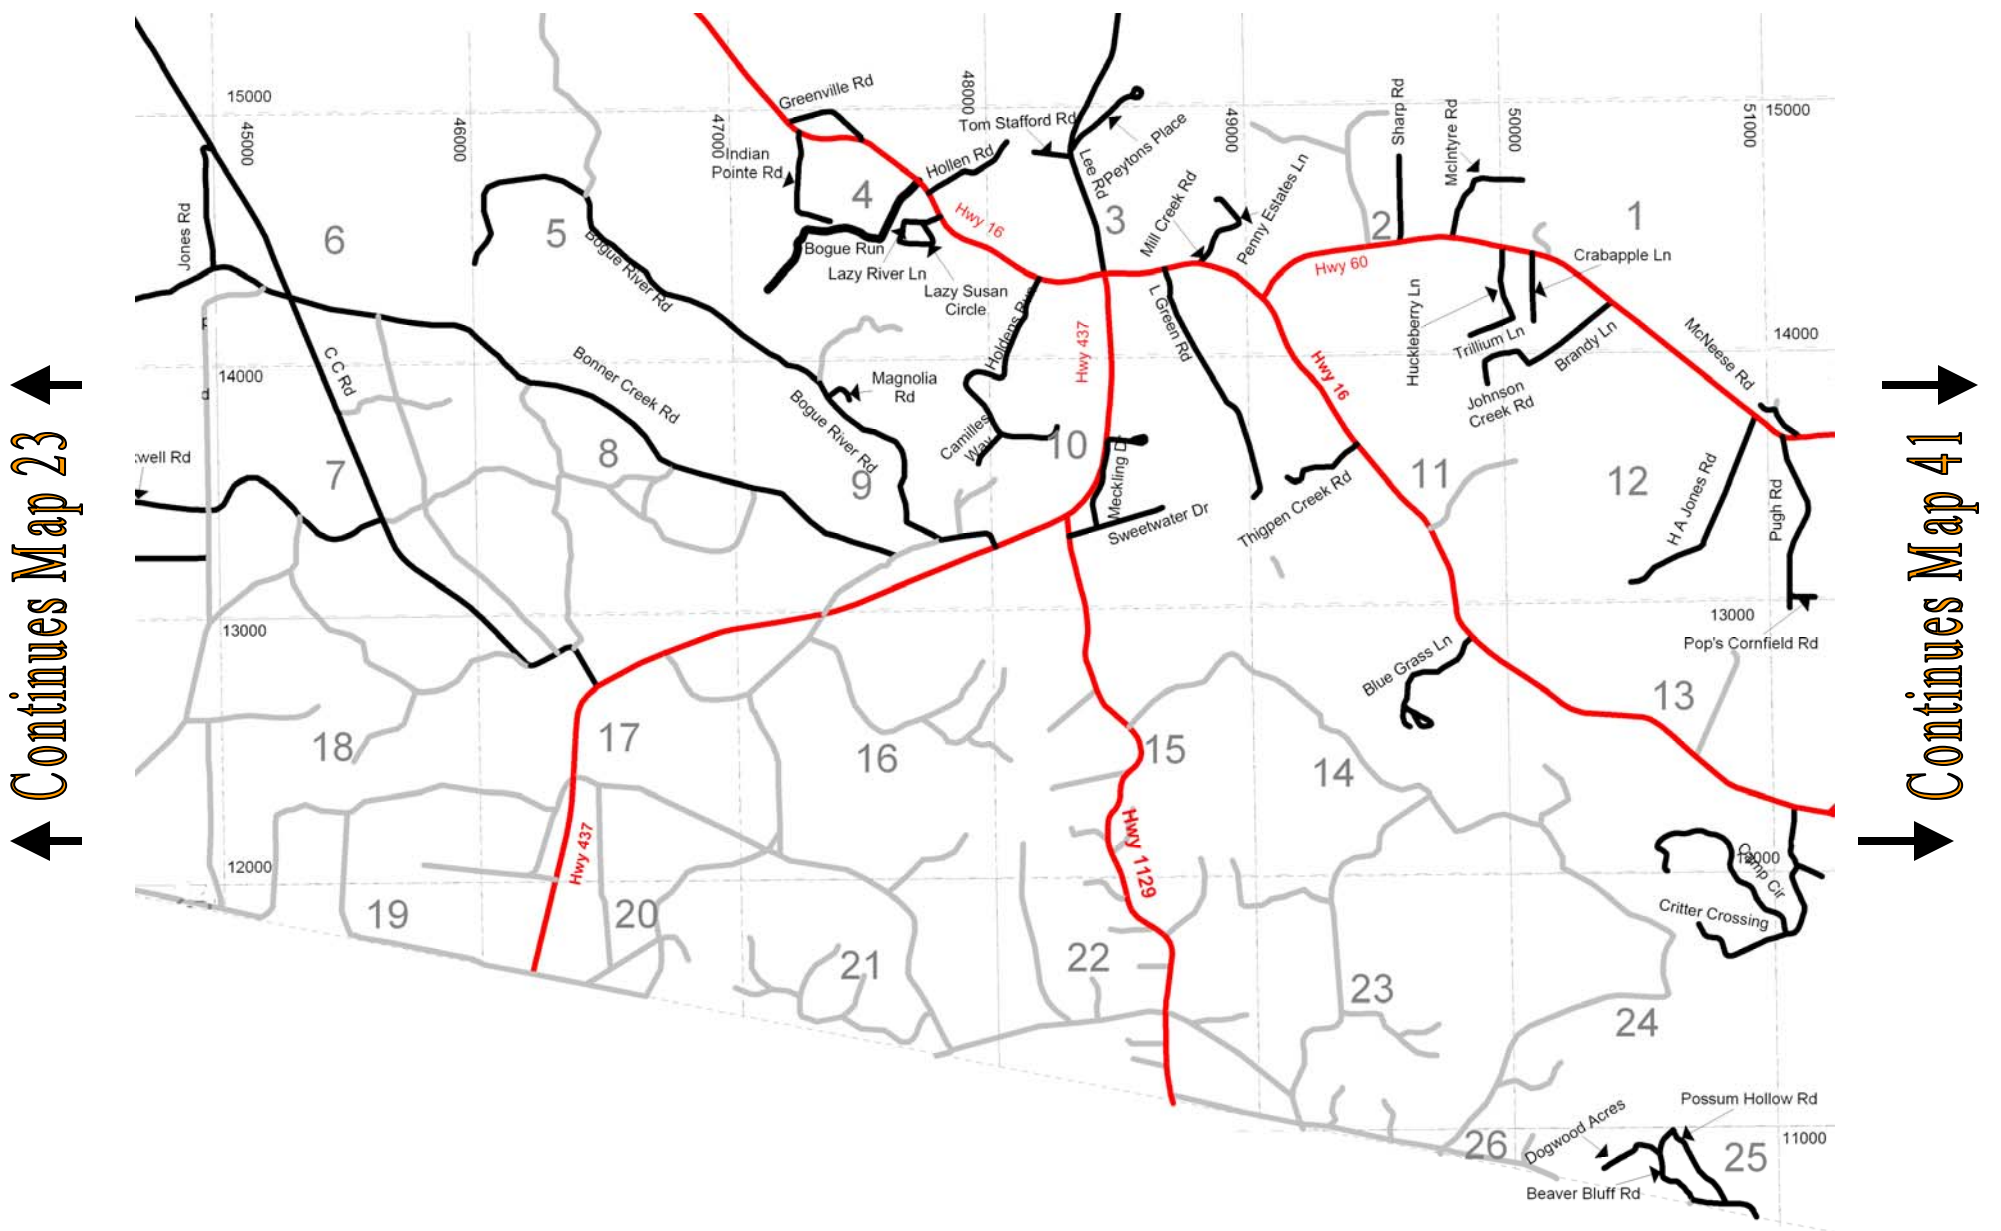

↑ Continues Map 31 ↑

↑ Continues Map 23 ↑

↓ Continues Map 41 ↓

↓ Continues St Tammany ↓

Version : April 2015
Scale : 1 Grid Block = 1 Mile
Washington Parish, La.
Map 32