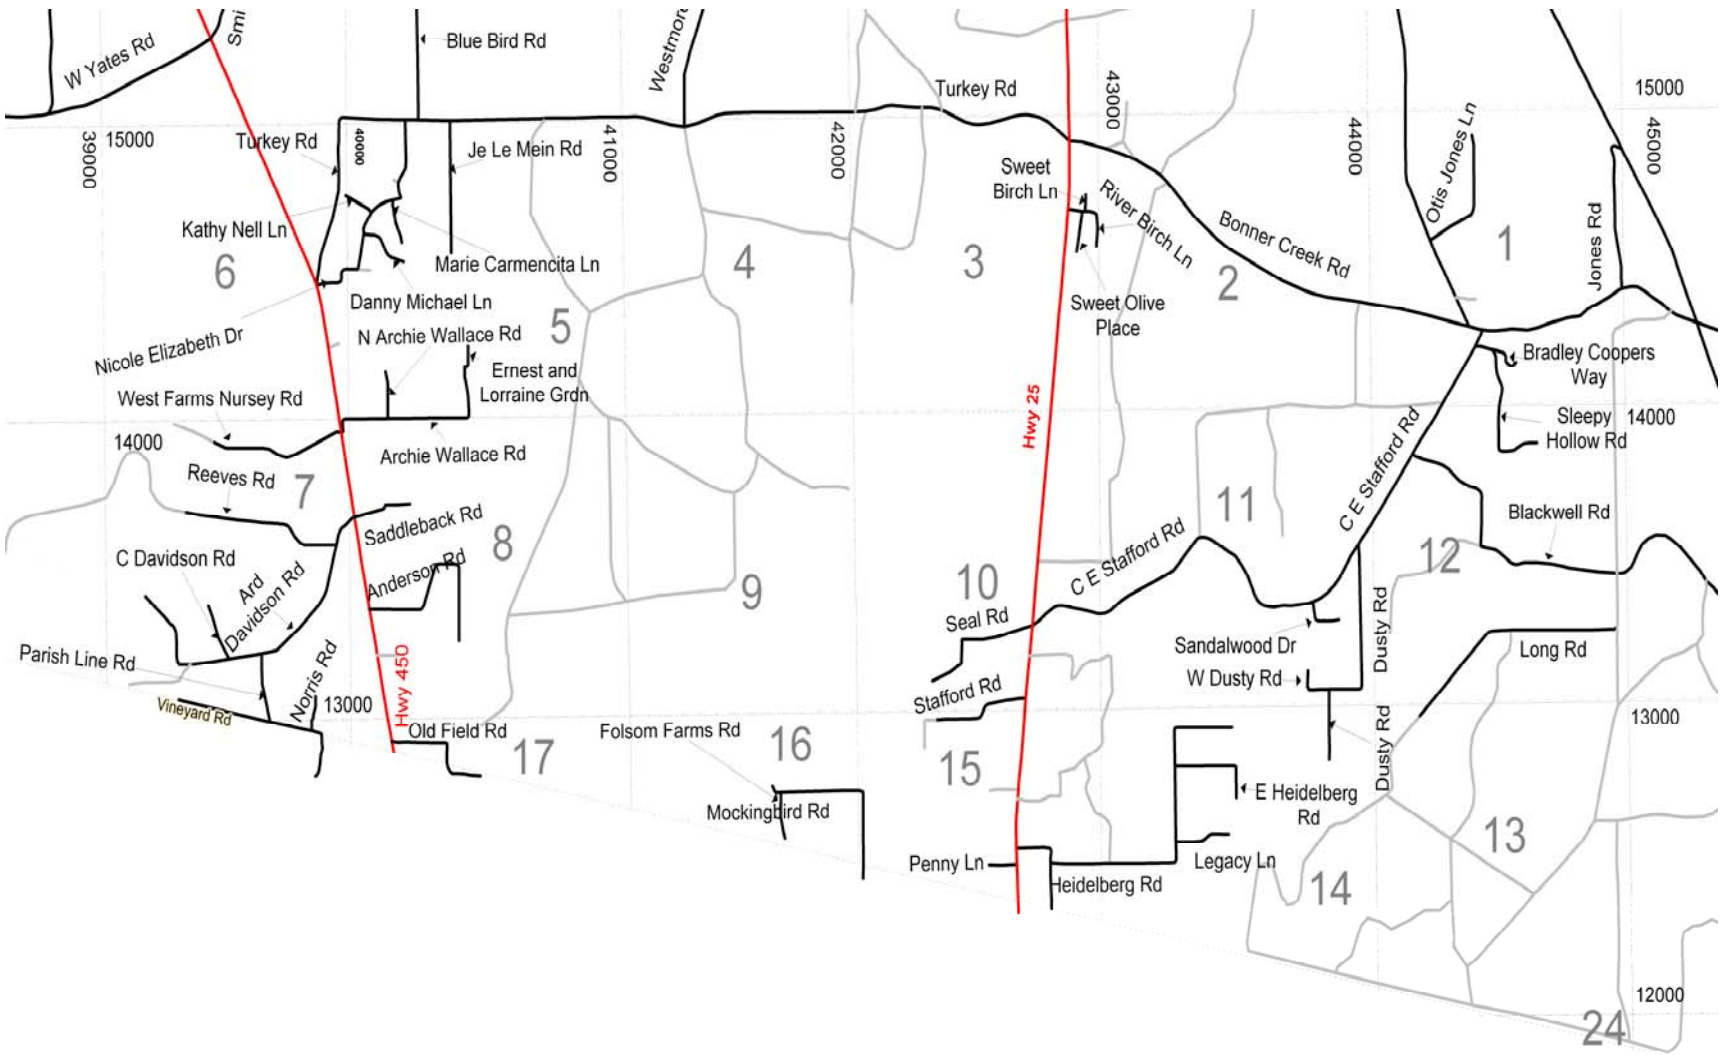

↑ Continues Map 22 ↑

← Continues Tangipahoa ←

→ Continues Map 32 →

↓ Continues St Tammany ↓

Version : April 2015
Scale : 1 Grid Block = 1 Mile
Washington Parish, La.
Map 23