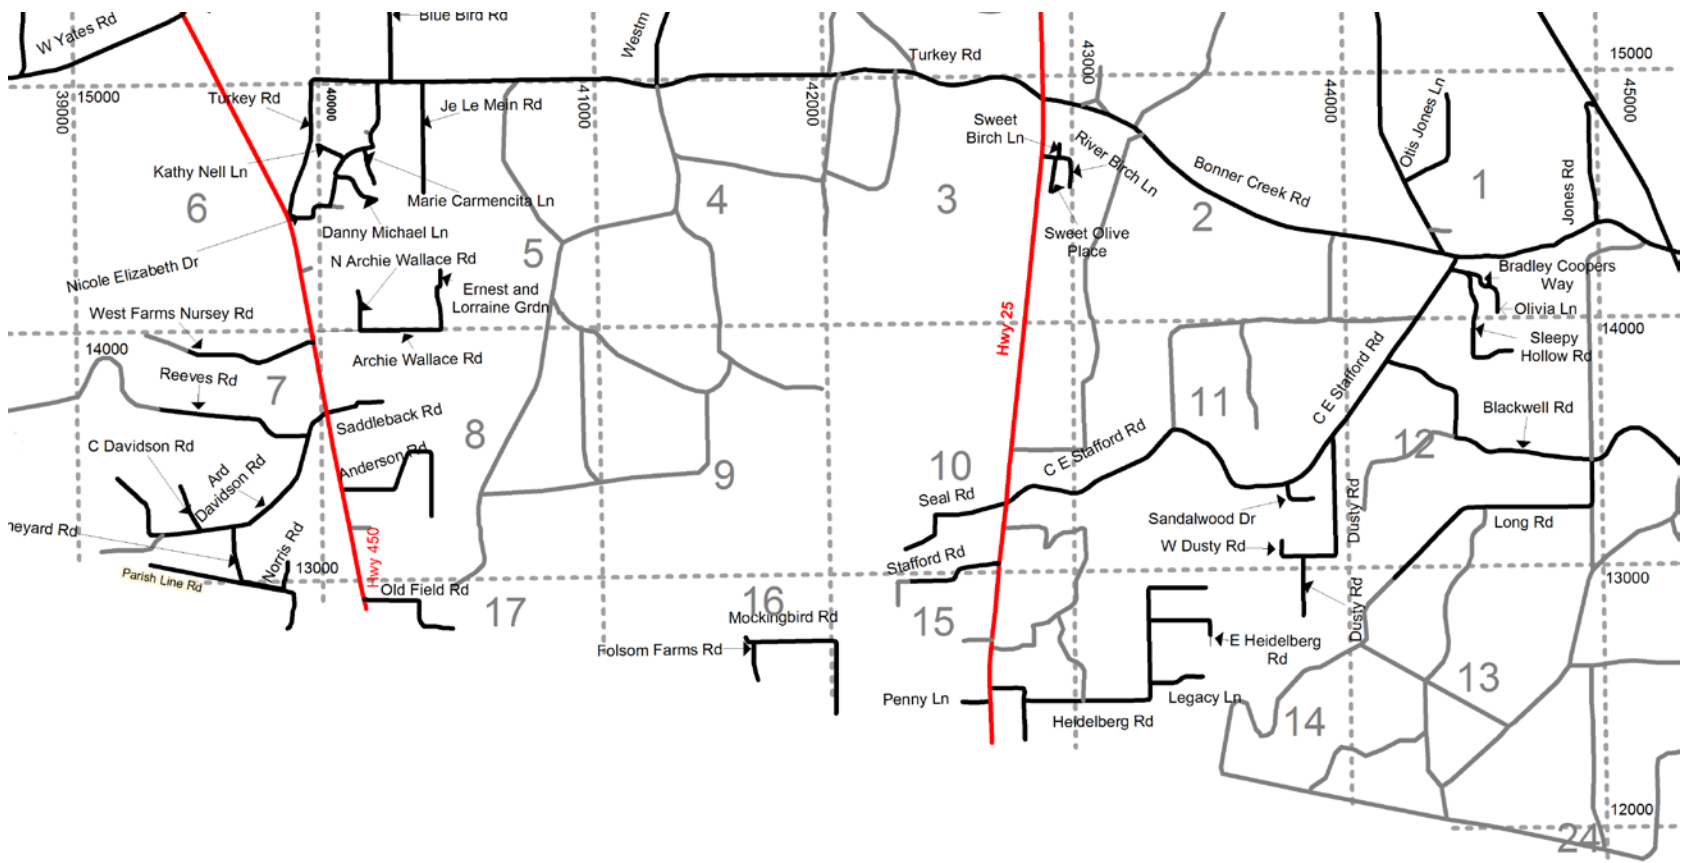

↑ Continues Map 22 ↑

↑ Continues Tangipahoa ↑

↓ Continues Map 32 ↓

↓ Continues St Tammany ↓

Version : August 2017  
Scale : 1 Grid Block = 1 Mile  
Washington Parish, La.  
Map 23